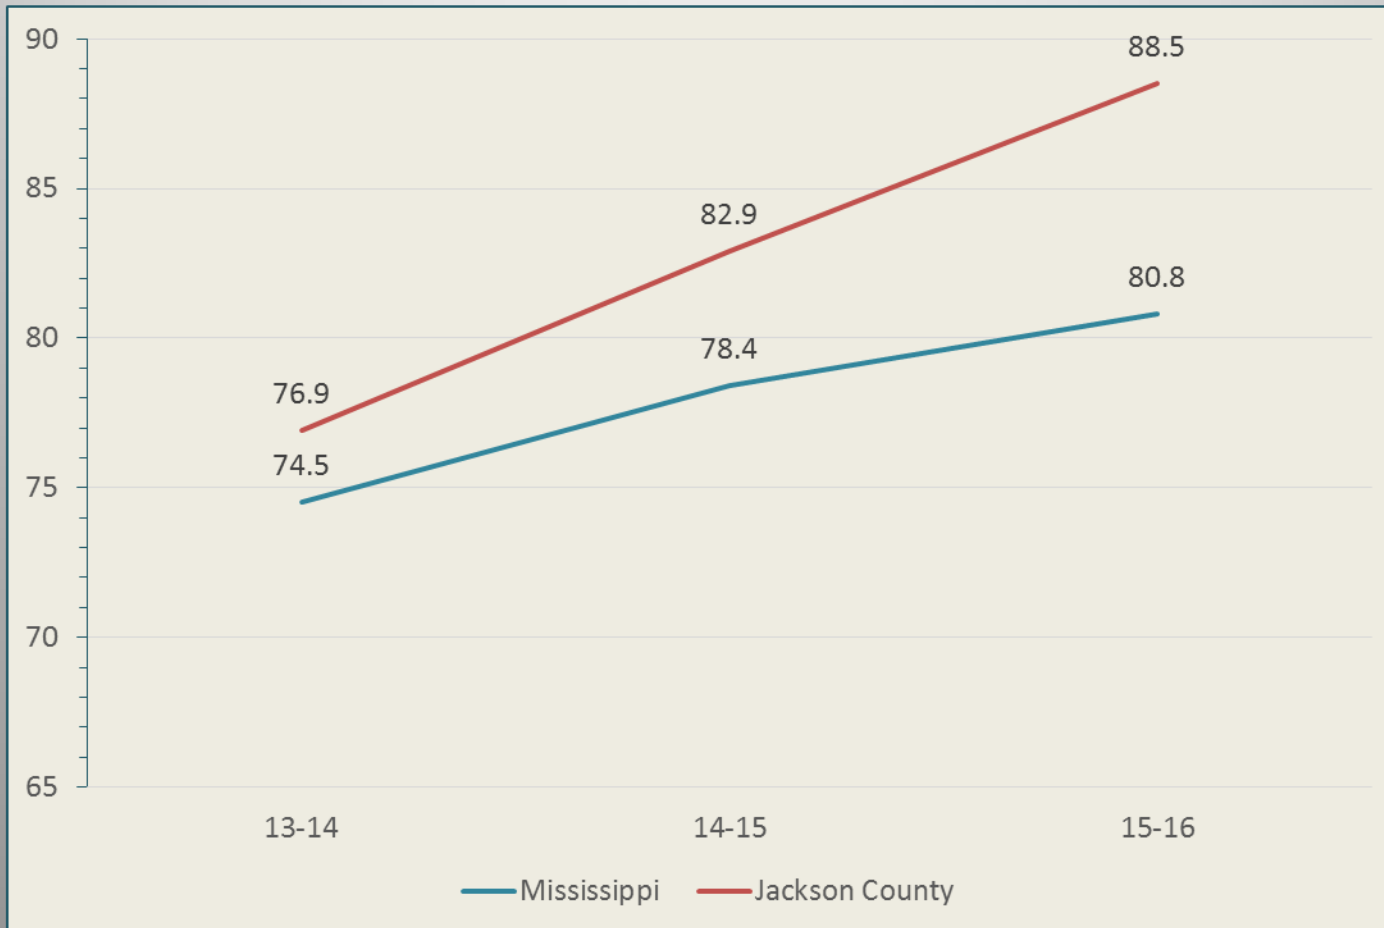

Jackson County School District

Raising the Standard!

St. Martin

Vanceleave

East Central

Graduation Rate
2015 - 2016

Graduation Rate Compared to State Average and Coastal MS Districts

District	Graduation Rate
Long Beach	93.5
Bay St. Louis	90.2
Pass Christian	90.0
Jackson County	88.5
Gulfport	88.5
Hancock	87.3
Ocean Springs	86.9
Pascagoula	85.5
Biloxi	84.4
Stone County	83.4
Harrison County	81.2
George County	80.7
Moss Point	66.8

21st in state

ECHS	94.6
VHS	90.6
SMHS	83.9
State Average	80.8

Graduation Rate 3 – Year Trend

Graduation Rate 3 – Year Trend